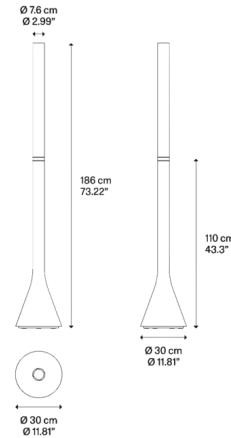

Lightology

lightology.com
866-954-4489
04-22-26

Project: _____

Company: _____

Location: _____ Fixture Type: _____

SPEC #: **SID1204114**

Approved On: _____ Approved By: _____

Croma Floor Lamp

By LODES

Description

The Croma Floor Lamp features a conical base and slender cylindrical stem that directs light upwards to provide a wash of ambient lighting. The built-in Warm Dim LED, which can be controlled via a rotating ring on the lamps' stem, provides a warmer color temperature as the lamp is dimmed. Croma's versatile lighting effect and sleek, minimal design make it suitable for use in a variety of interior environments. Warm Dimming: 100% 3200K 5600 lm 80% 3000K 4600 lm 60% 2850K 3550 lm 40% 2600K 2400 lm 20% 2200K 1400 lm

Specifications

COLOR	N/A
BODY FINISH	Matte White
WATTAGE	42W
DIMMER	Included
DIMENSIONS	11.81"W x 73.22"H
INTEGRATED LED MODULE	1 x LED/42W/120V LED

Technical Information

COLOR RENDERING	90 CRI
LAMP COLOR	Warm Dim
LUMENS/WATT	123.81
LUMINOUS FLUX	5200 lumens

Shown in matte white

CLICK TO VIEW PRODUCT

Notes: