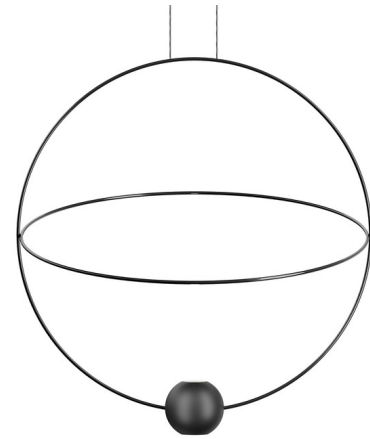

Lightology

lightology.com
866-954-4489
04-25-26

Project: _____
Company: _____
Location: _____ Fixture Type: _____
SPEC #: **SID1204118**
Approved On: _____ Approved By: _____

Elara Pendant By LODES

Description

The Elara Pendant, named after one of Jupiter's moons, evokes the image of celestial bodies in orbit with its geometric design. One of the pendant's rings can be angled, while the other supports a small globe housing the pendant's LED light source. The globe emits light in opposite directions at two levels of intensity, one direction at 2260 lumens and the other at 845 lumens, and it can be rotated to aim the beams of light and create dramatic shadows. When installed on its own, Elara is suitable for residential use above a dining table or living room, while a grouping of multiple pendants can be used in larger commercial applications such as lobbies or restaurants. Available with 4 meter (157.48 inch) or 10 meter (393.7 inch) cord. Dimmable with TRIAC dimmers.

Specifications

COLOR	N/A
BODY FINISH	Black
WATTAGE	27W
DIMMER	Standard 120V
DIMENSIONS	22.62"W x 25.07"H
INTEGRATED LED MODULE	1 x LED/27W/120V LED

Technical Information

COLOR RENDERING	90 CRI
LAMP COLOR	3000K
LUMENS/WATT	116.67
LUMINOUS FLUX	3150 lumens

Shown in black