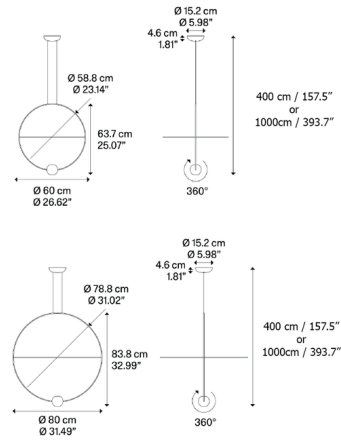

### Description

The Elara Pendant, named after one of Jupiter's moons, evokes the image of celestial bodies in orbit with its geometric design. One of the pendant's rings can be angled, while the other supports a small globe housing the pendant's LED light source. The globe emits light in opposite directions at two levels of intensity, one direction at 2260 lumens and the other at 845 lumens, and it can be rotated to aim the beams of light and create dramatic shadows. When installed on its own, Elara is suitable for residential use above a dining table or living room, while a grouping of multiple pendants can be used in larger commercial applications such as lobbies or restaurants. Available with 4 meter (157.48 inch) or 10 meter (393.7 inch) cord. Dimmable with TRIAC dimmers.

### Specifications

COLOR	N/A
BODY FINISH	Black
WATTAGE	27W
DIMMER	Standard 120V
DIMENSIONS	22.62"W x 25.07"H
INTEGRATED LED MODULE	1 x LED/27W/120V LED

### Technical Information

COLOR RENDERING	90 CRI
LAMP COLOR	3000K
LUMENS/WATT	116.67
LUMINOUS FLUX	3150 lumens

Shown in black

CLICK TO VIEW PRODUCT

Notes: