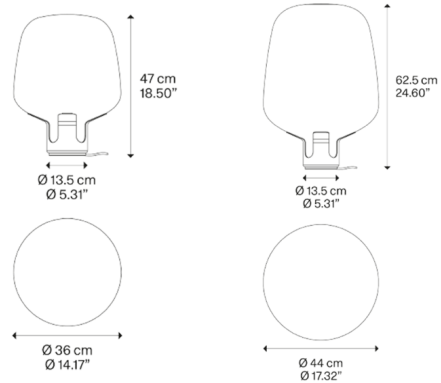

Shown in champagne / turquoise

Specifications

COLOR Turquoise
BODY FINISH Champagne
WATTAGE 25W
DIMMER Included
DIMENSIONS 14.17"W x 18.5"H
BULB NOT INCLUDED 1 x T10/Medium (E26)/25W/120V LED
OTHER BULB OPTIONS 1 x Edison Tube/Medium (E26)/120V LED