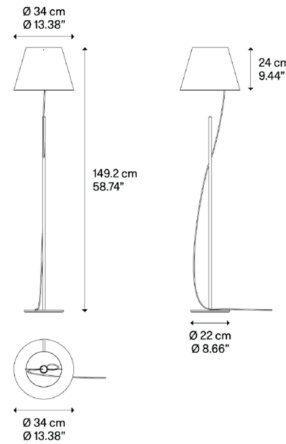

CLICK TO VIEW PRODUCT

Notes: