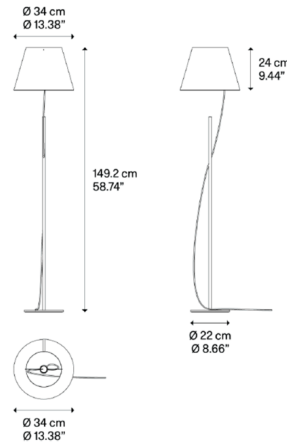

CLICK TO VIEW PRODUCT

Notes: