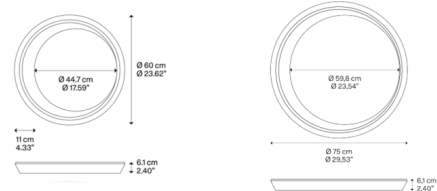

Description

The Tidal Ceiling Light features a ring-shaped silhouette with one side slightly wider than the other. This irregularity causes the fixture to appear differently as it is viewed from different angles, creating a sense of movement reminiscent of the tides or planets in orbit. Tidal directs light both upwards and downwards for an ethereal, floating appearance. The fixture attaches to a standard US junction box at the wider end of the ring, with all technical components hidden inside, for a clean appearance with no canopy required. ELV/TRIAC dimmable at 120V; 0-10V dimmable at 277V.

Shown in matte champagne

Specifications

COLOR	N/A
BODY FINISH	Matte Champagne
WATTAGE	38W
DIMMER	Low Voltage Electronic
DIMENSIONS	23.62"W x 2.4"H
INTEGRATED LED MODULE	1 x LED/38W/120-277V LED

Technical Information