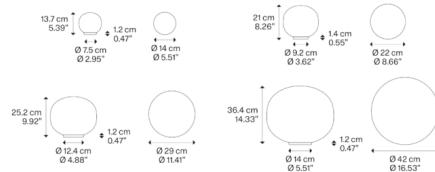

Description

The Volum Table Lamp is composed of a blown glass globe with a curving organic shape that evenly disperses light in all directions. The translucent silicone base also allows light to pass through to reduce uneven shadows and hotspots. As each size of the lamp features a slightly different shape, Volum works particularly well when placed in a grouping of multiple lamps. On/off switch located on cord.

Shown in white

Specifications

COLOR	N/A
BODY FINISH	White
WATTAGE	25W
DIMMER	N/A
DIMENSIONS	8.66"W x 8.26"H
BULB NOT INCLUDED	1 x A19/Medium (E26)/25W/120V LED

CLICK TO VIEW PRODUCT

Notes: