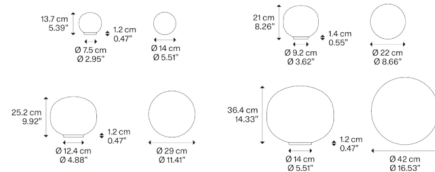

By LODES

Description

The Volum Table Lamp is composed of a blown glass globe with a curving organic shape that evenly disperses light in all directions. The translucent silicone base also allows light to pass through to reduce uneven shadows and hotspots. As each size of the lamp features a slightly different shape, Volum works particularly well when placed in a grouping of multiple lamps. On/off switch located on cord.

Shown in white

Specifications

COLOR	N/A
BODY FINISH	White
WATTAGE	25W
DIMMER	N/A
DIMENSIONS	8.66"W x 8.26"H
BULB NOT INCLUDED	1 x A19/Medium (E26)/25W/120V LED

CLICK TO VIEW PRODUCT

Notes: