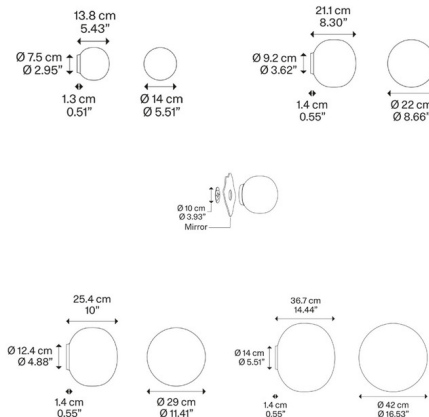

By LODES

Description

The Volum Wall Light is composed of a blown glass globe with a curving organic shape that evenly disperses light in all directions. The translucent silicone base also allows light to pass through to reduce uneven shadows and hotspots. Volum is available with a standard mounting that can be installed on the wall or ceiling, or with a mirror mounting flange that allows it to be flush mounted onto a standard 4 inch junction box behind a bathroom vanity mirror.

Shown in white / glossy white

Specifications

COLOR	Glossy White
BODY FINISH	White
WATTAGE	15W
DIMMER	Standard 120V
DIMENSIONS	5.51"W x 5.51"H x 5.67"D
BULB NOT INCLUDED	1 x B10/Candelabra (E12)/15W/120V LED