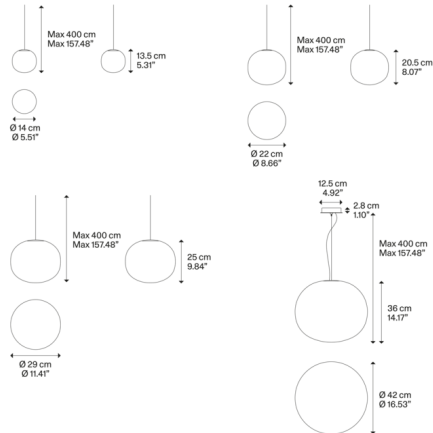

Description

The Volum Pendant is composed of a blown glass globe with a curving organic shape that evenly disperses light in all directions. The glossy glass and its natural irregularities create reflections that add a decorative touch to the minimal design. Drawing from both mid-century Italian and modern Nordic influences, Volum will complement a variety of decor styles.

Shown in white / glossy white

Specifications

COLOR	Glossy White
BODY FINISH	White
WATTAGE	25W
DIMMER	Standard 120V
DIMENSIONS	16.53"W x 14.17"H
BULB NOT INCLUDED	1 x A19/Medium (E26)/25W/120V LED

CLICK TO VIEW PRODUCT