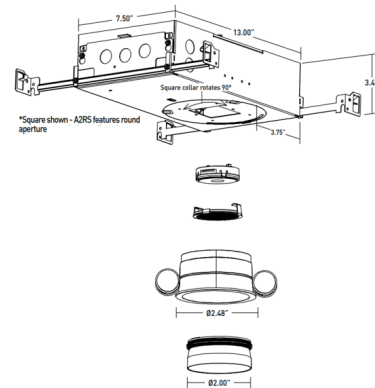

CLICK TO VIEW PRODUCT

Notes: