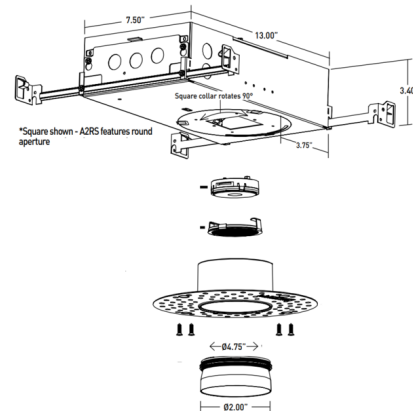

CLICK TO VIEW PRODUCT

Notes: