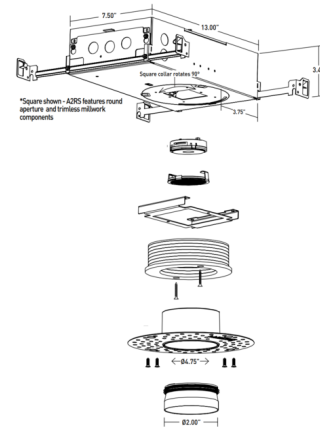

CLICK TO VIEW PRODUCT

Notes: