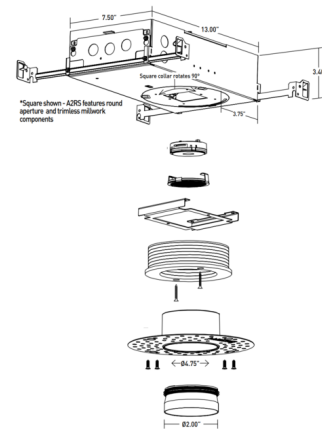

CLICK TO VIEW PRODUCT

Notes: