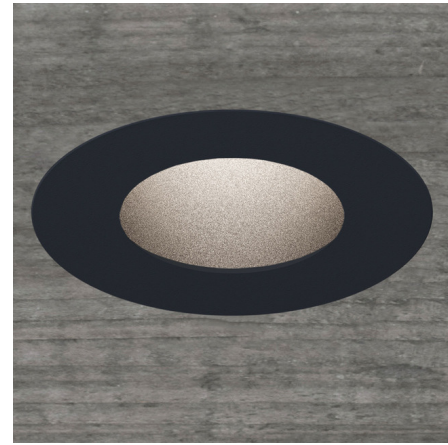

## Atomos 1 Slim Round Pinhole Trim Wood / IC Airtight Housing By Lucifer Lighting

### Description

The Atomos 1 Slim Round Pinhole Downlight Trim for Wood Ceilings with New Construction IC Airtight Housing features a low profile trim and slim housing that is perfect for residential, retail or commercial spaces. The zero sightline trim and powdercoated aluminum baffle complement any interior. Includes a soft focus lens. Available with 15 or 50 degree beam optic in 2700K, 3000K, or Warm Dim (3000K - 1800K) color temperatures. Integral 120 volt LED driver dimmable with an electronic low voltage (ELV) or Triac dimmer to 1%.

### Specifications

REFLECTOR/BAFFLE COLOR	N/A
BODY FINISH	Black / Black Baffle
WATTAGE	15W
DIMMER	Low Voltage Electronic
DIMENSIONS	13"L x 7.5"W x 3.4"H
INTEGRATED LED MODULE	1 x LED/15W/120V LED

### Technical Information

APERTURE SIZE	1.000"
APERTURE SHAPE	Pinhole
HOUSING HEIGHT	3.5"
HOUSING TYPE	New construction IC Airtight
CEILING TYPE	Wood
FUNCTION	Downlight
LAMP LIFE	50000 hours
BEAM ANGLE	50°
COLOR RENDERING	90 CRI
LAMP COLOR	3000K
LUMENS/WATT	43.93
LUMINOUS FLUX	659 lumens