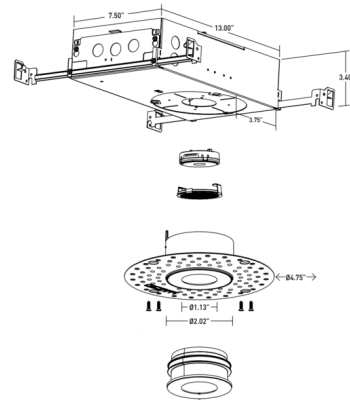

CLICK TO VIEW PRODUCT

Notes: