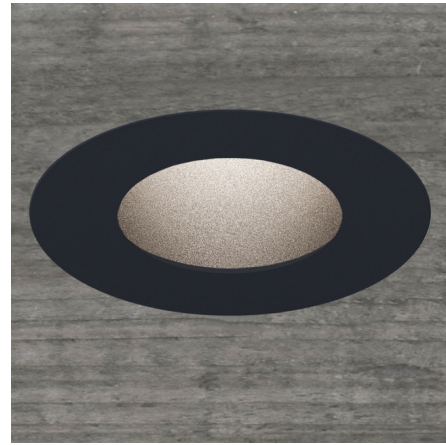

Lightology

lightology.com
866-954-4489
05-24-26

Project: _____

Company: _____

Location: _____ Fixture Type: _____

SPEC #: **LCF1204310**

Approved On: _____ Approved By: _____

Atomos 1 Slim Round Pinhole Trim Wood / IC Airtight Housing By Lucifer Lighting

Description

The Atomos 1 Slim Round Pinhole Downlight Trim for Wood Ceilings with New Construction IC Airtight Housing features a low profile trim and slim housing that is perfect for residential, retail or commercial spaces. The zero sightline trim and powdercoated aluminum baffle complement any interior. Includes a soft focus lens. Available with 15 or 50 degree beam optic in 2700K, 3000K, or Warm Dim (3000K - 1800K) color temperatures. Integral 120 volt LED driver dimmable with an electronic low voltage (ELV) or Triac dimmer to 1%.

Specifications

REFLECTOR/BAFFLE COLOR	N/A
BODY FINISH	Black / Black Baffle
WATTAGE	12W
DIMMER	Low Voltage Electronic
DIMENSIONS	13"L x 7.5"W x 3.4"H
INTEGRATED LED MODULE	1 x LED/12W/120V LED

Technical Information

APERTURE SIZE	1.000"
APERTURE SHAPE	Pinhole
HOUSING HEIGHT	3.5"
HOUSING TYPE	New construction IC Airtight
CEILING TYPE	Wood
FUNCTION	Downlight
LAMP LIFE	50000 hours
BEAM ANGLE	50°
COLOR RENDERING	90 CRI
LAMP COLOR	3000K Warm Dim
LUMENS/WATT	42.33
LUMINOUS FLUX	508 lumens