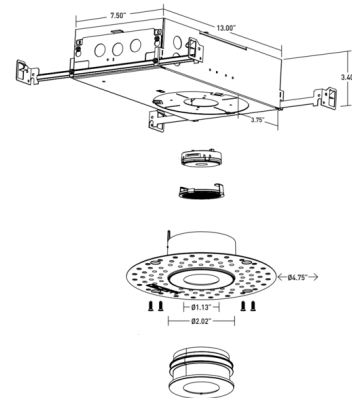

CLICK TO VIEW PRODUCT

Notes: