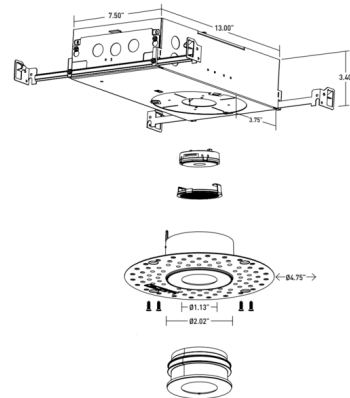

CLICK TO VIEW PRODUCT

Notes: