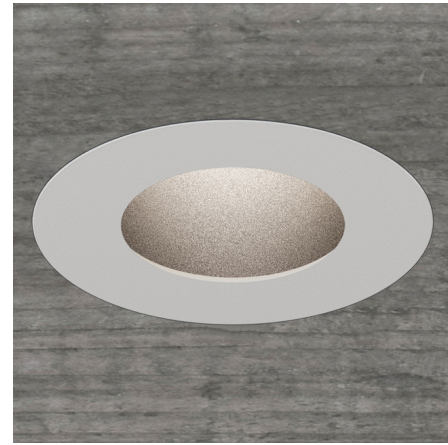

## Atomos 1 Slim Round Pinhole Trim Wood / IC Airtight Housing By Lucifer Lighting

### Description

The Atomos 1 Slim Round Pinhole Downlight Trim for Wood Ceilings with New Construction IC Airtight Housing features a low profile trim and slim housing that is perfect for residential, retail or commercial spaces. The zero sightline trim and powdercoated aluminum baffle complement any interior. Includes a soft focus lens. Available with 15 or 50 degree beam optic in 2700K, 3000K, or Warm Dim (3000K - 1800K) color temperatures. Integral 120 volt LED driver dimmable with an electronic low voltage (ELV) or Triac dimmer to 1%.

### Specifications

REFLECTOR/BAFFLE COLOR	N/A
BODY FINISH	White / Black Baffle
WATTAGE	12W
DIMMER	Low Voltage Electronic
DIMENSIONS	13"L x 7.5"W x 3.4"H
INTEGRATED LED MODULE	1 x LED/12W/120V LED

### Technical Information

APERTURE SIZE	1.000"
APERTURE SHAPE	Pinhole
HOUSING HEIGHT	3.5"
HOUSING TYPE	New construction IC Airtight
CEILING TYPE	Wood
FUNCTION	Downlight
LAMP LIFE	50000 hours
BEAM ANGLE	50°
COLOR RENDERING	90 CRI
LAMP COLOR	3000K Warm Dim
LUMENS/WATT	42.33
LUMINOUS FLUX	508 lumens