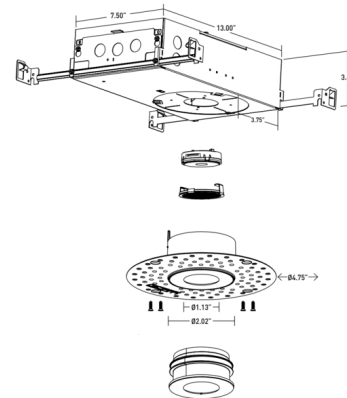

CLICK TO VIEW PRODUCT

Notes: