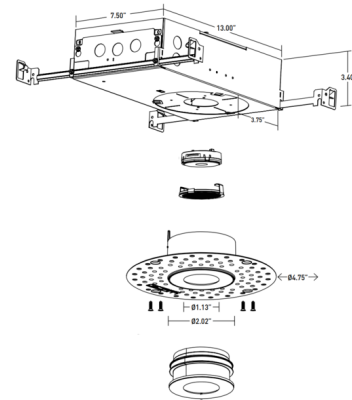

CLICK TO VIEW PRODUCT

Notes: