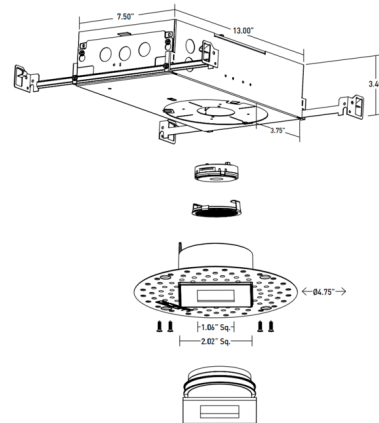

CLICK TO VIEW PRODUCT

Notes: