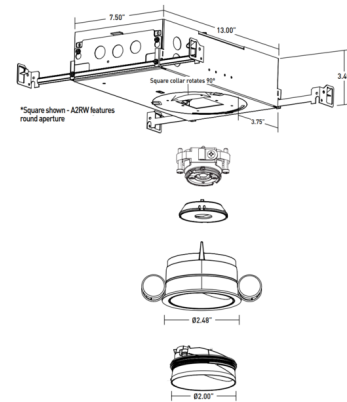

CLICK TO VIEW PRODUCT

Notes: