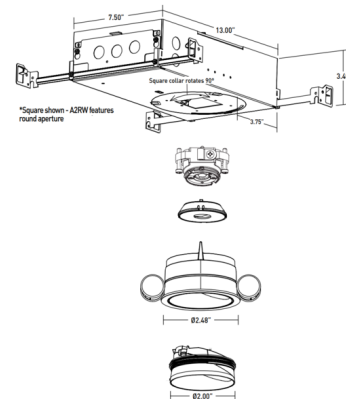

CLICK TO VIEW PRODUCT

Notes: