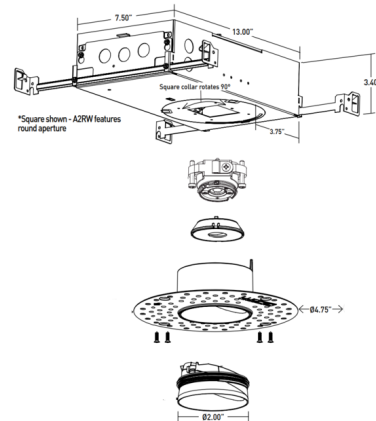

CLICK TO VIEW PRODUCT

Notes: