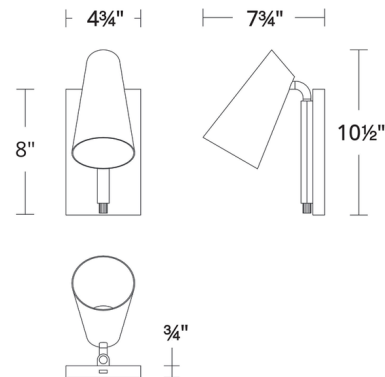

By Modern Forms

Description

The Stylus Wall Sconce is an adjustable reading light perfect for use by a desk or bed in residential and hospitality applications. Its black exterior is accented by gold sections including a knurled rotary on/off knob at the stem base and gold shade interior. The head rotates 330 degrees for light direction adjustment, and the backplate has a USB port for charging devices.

Shown in black / white

Specifications

COLOR	White
BODY FINISH	Black
WATTAGE	6.7W
DIMMER	N/A
DIMENSIONS	4.75"W x 10.5"H x 7.75"D
INTEGRATED LED MODULE	1 x LED/6.7W/120V LED
COUNTRY OF ORIGIN	China

Technical Information