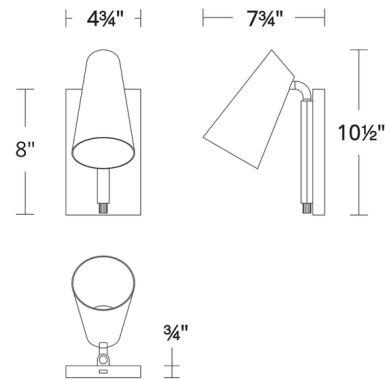

By Modern Forms

Description

The Stylus Wall Sconce is an adjustable reading light perfect for use by a desk or bed in residential and hospitality applications. Its black exterior is accented by gold sections including a knurled rotary on/off knob at the stem base and gold shade interior. The head rotates 330 degrees for light direction adjustment, and the backplate has a USB port for charging devices.

Shown in black / white

Specifications

COLOR	White
BODY FINISH	Black
WATTAGE	6.7W
DIMMER	N/A
DIMENSIONS	4.75"W x 10.5"H x 7.75"D
INTEGRATED LED MODULE	1 x LED/6.7W/120V LED
COUNTRY OF ORIGIN	China

Technical Information