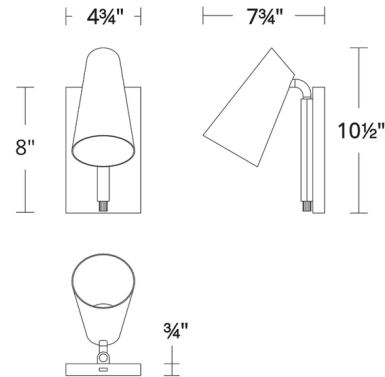

### Description

The Stylus Wall Sconce is an adjustable reading light perfect for use by a desk or bed in residential and hospitality applications. Its black exterior is accented by gold sections including a knurled rotary on/off knob at the stem base and gold shade interior. The head rotates 330 degrees for light direction adjustment, and the backplate has a USB port for charging devices.

### Specifications

COLOR	White
BODY FINISH	Black
WATTAGE	6.7W
DIMMER	N/A
DIMENSIONS	4.75"W x 10.5"H x 7.75"D
INTEGRATED LED MODULE	1 x LED/6.7W/120V LED
COUNTRY OF ORIGIN	China