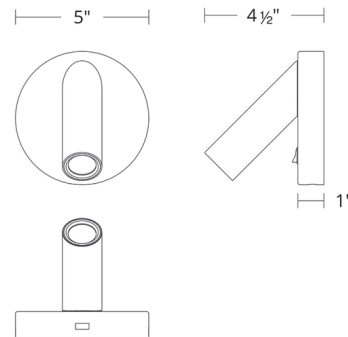

Description

The Aspire Wall Sconce presents a sleek, minimalistic aesthetic along with plenty of functional features. The head rotates 330 degrees to adjust light direction, and the base has an on/off switch and USB port for charging your devices. Place this light next to a bed or in a reading nook or office.

Shown in aged brass

Specifications

COLOR	N/A
BODY FINISH	Aged Brass
WATTAGE	8.2W
DIMMER	N/A
DIMENSIONS	5"W x 5"H x 4.5"D
INTEGRATED LED MODULE	1 x LED/8.2W/120V LED
COUNTRY OF ORIGIN	China

Technical Information