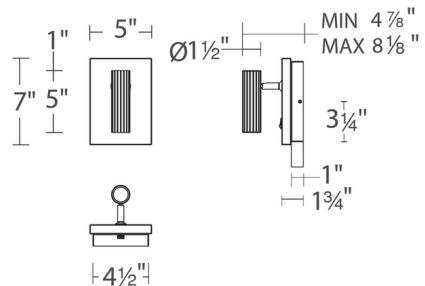

### Description

The Nexus Wall Sconce offers a taste of classic style with its smooth black and gold marble accent plate and elegantly ribbed slim light head. Each piece displays unique veining and natural color variation. For adjusting light direction, the articulating light can rotate 330 degrees horizontally and 90 degrees vertically. The on/off toggle switch is conveniently located on the backplate, along with a USB port for charging your devices.

### Specifications

COLOR	N/A
BODY FINISH	Aged Brass
WATTAGE	5.7W
DIMMER	N/A
DIMENSIONS	5"W x 7"H x 4.875"D
INTEGRATED LED MODULE	1 x LED/5.7W/120V LED
COUNTRY OF ORIGIN	China