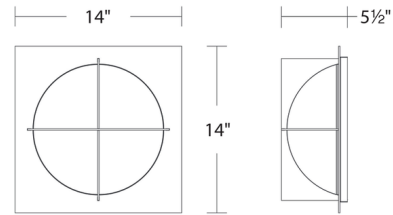

CLICK TO VIEW PRODUCT

Notes: