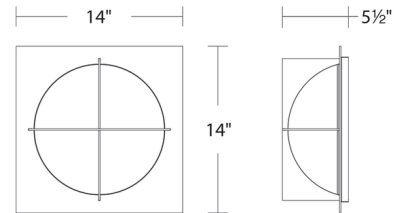

CLICK TO VIEW PRODUCT

Notes: