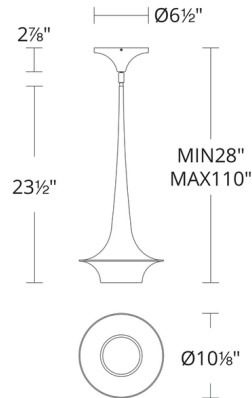

Specifications

COLOR	N/A
BODY FINISH	Brushed Nickel
WATTAGE	22.5W
DIMMER	Low Voltage Electronic
DIMENSIONS	10.125"W x 23.5"H
INTEGRATED LED MODULE	1 x LED/22.5W/120V LED
COUNTRY OF ORIGIN	China

Technical Information

LAMP LIFE	54000 hours
COLOR RENDERING	90 CRI
LAMP COLOR	3000K
LUMENS/WATT	18.13
LUMINOUS FLUX	408 lumens

Shown in brushed nickel

CLICK TO VIEW PRODUCT

Notes: