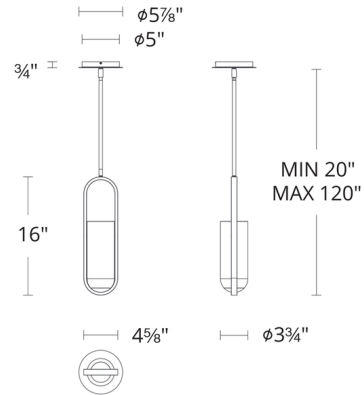

Specifications

COLOR	Alabaster
BODY FINISH	Aged Brass
WATTAGE	14.3W
DIMMER	Low Voltage Electronic
DIMENSIONS	3.75"W x 16"H x 4.625"D
INTEGRATED LED MODULE	1 x LED/14.3W/120-277V LED
COUNTRY OF ORIGIN	China

Technical Information

LAMP LIFE	50000 hours
COLOR RENDERING	90 CRI
LAMP COLOR	3000K
LUMENS/WATT	35.80
LUMINOUS FLUX	512 lumens

Shown in aged brass / alabaster

CLICK TO VIEW PRODUCT

Notes: