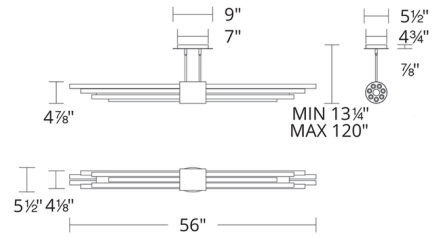

CLICK TO VIEW PRODUCT

Notes: