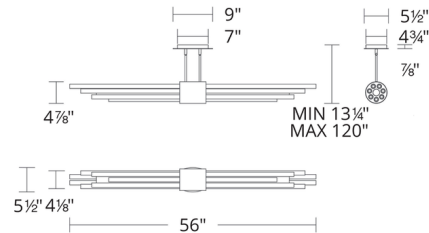

CLICK TO VIEW PRODUCT

Notes: