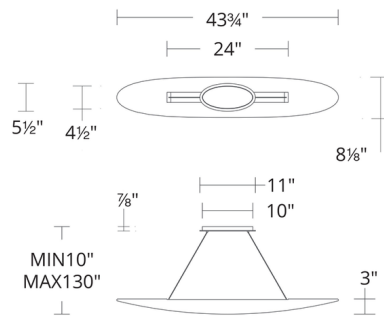

CLICK TO VIEW PRODUCT

Notes: