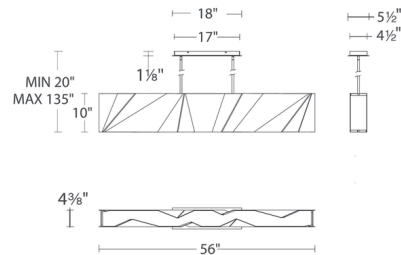

By Modern Forms

Description

Bold black rectangular panels with a folded texture come together to form the Intrasection Linear Pendant, a striking piece that offers a sculptural element for your space. It casts an uplight and downlight using AC LED driverless technology, perfect for adding a layer of ambient lighting to kitchens, living rooms and dining areas.

Shown in black / white

Specifications

COLOR	White
BODY FINISH	Black
WATTAGE	200.6W
DIMMER	Low Voltage Electronic
DIMENSIONS	56"L x 4.375"W x 10"H
INTEGRATED LED MODULE	1 x LED/200.6W/120V LED
COUNTRY OF ORIGIN	China