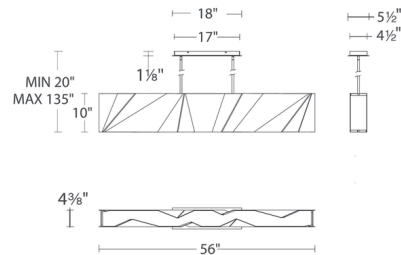

By Modern Forms

Description

Bold black rectangular panels with a folded texture come together to form the Intrasection Linear Pendant, a striking piece that offers a sculptural element for your space. It casts an uplight and downlight using AC LED driverless technology, perfect for adding a layer of ambient lighting to kitchens, living rooms and dining areas.

Shown in black / white

Specifications

| | |
|-----------------------|-------------------------|
| COLOR | White |
| BODY FINISH | Black |
| WATTAGE | 200.6W |
| DIMMER | Low Voltage Electronic |
| DIMENSIONS | 56"L x 4.375"W x 10"H |
| INTEGRATED LED MODULE | 1 x LED/200.6W/120V LED |
| COUNTRY OF ORIGIN | China |