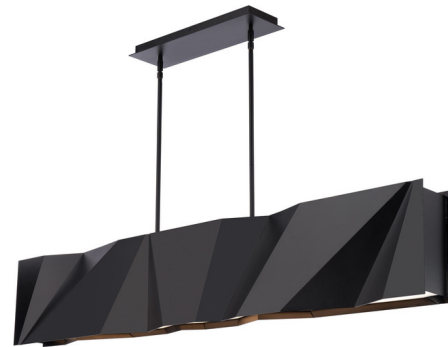

Lightology

lightology.com
866-954-4489
04-26-26

Project: _____

Company: _____

Location: _____ Fixture Type: _____

SPEC #: **MFR1204448**

Approved On: _____ Approved By: _____

Intrasection Linear Pendant

By Modern Forms

Description

Bold black rectangular panels with a folded texture come together to form the Intrasection Linear Pendant, a striking piece that offers a sculptural element for your space. It casts an uplight and downlight using AC LED driverless technology, perfect for adding a layer of ambient lighting to kitchens, living rooms and dining areas.

Shown in black / white

Specifications

COLOR	White
BODY FINISH	Black
WATTAGE	200.6W
DIMMER	Low Voltage Electronic
DIMENSIONS	56"L x 4.375"W x 10"H
INTEGRATED LED MODULE	1 x LED/200.6W/120V LED
COUNTRY OF ORIGIN	China