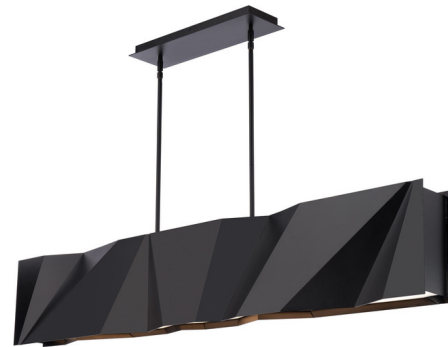

Lightology

lightology.com
866-954-4489
07-07-26

Project: _____

Company: _____

Location: _____ Fixture Type: _____

SPEC #: **MFR1204448**

Approved On: _____ Approved By: _____

Intrasection Linear Pendant

By Modern Forms

Description

Bold black rectangular panels with a folded texture come together to form the Intrasection Linear Pendant, a striking piece that offers a sculptural element for your space. It casts an uplight and downlight using AC LED driverless technology, perfect for adding a layer of ambient lighting to kitchens, living rooms and dining areas.

Shown in black / white

Specifications

| | |
|-----------------------|-------------------------|
| COLOR | White |
| BODY FINISH | Black |
| WATTAGE | 200.6W |
| DIMMER | Low Voltage Electronic |
| DIMENSIONS | 56"L x 4.375"W x 10"H |
| INTEGRATED LED MODULE | 1 x LED/200.6W/120V LED |
| COUNTRY OF ORIGIN | China |