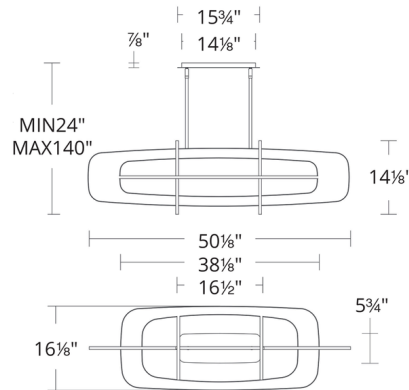

Description

The Vesta Linear Pendant adds a futuristic touch to your space, its structure of intersecting LED rings resembling an intergalactic space station. Dimmable with a TRIAC, ELV, or 0-10V dimmer.

Shown in black / white

Specifications

COLOR	White
BODY FINISH	Black
WATTAGE	86.4W
DIMMER	Low Voltage Electronic
DIMENSIONS	50.125"L x 16.125"W x 14.125"H
INTEGRATED LED MODULE	1 x LED/86.4W/120-277V LED
COUNTRY OF ORIGIN	China

Technical Information

LAMP LIFE	54000 hours
COLOR RENDERING	90 CRI
LAMP COLOR	3000K
LUMENS/WATT	34.00
LUMINOUS FLUX	2938 lumens

CLICK TO VIEW PRODUCT

Notes: