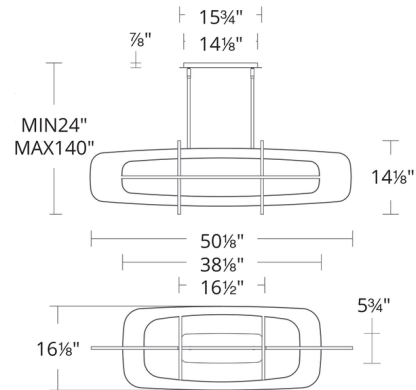

Lightology

lightology.com
866-954-4489
04-26-26

Project: _____

Company: _____

Location: _____ Fixture Type: _____

SPEC #: **MFR1204463**

Approved On: _____ Approved By: _____

Vesta Linear Pendant By Modern Forms

Description

The Vesta Linear Pendant adds a futuristic touch to your space, its structure of intersecting LED rings resembling an intergalactic space station. Dimmable with a TRIAC, ELV, or 0-10V dimmer.

Shown in black / white

Specifications

COLOR	White
BODY FINISH	Black
WATTAGE	86.4W
DIMMER	Low Voltage Electronic
DIMENSIONS	50.125"L x 16.125"W x 14.125"H
INTEGRATED LED MODULE	1 x LED/86.4W/120-277V LED
COUNTRY OF ORIGIN	China

Technical Information

LAMP LIFE	54000 hours
COLOR RENDERING	90 CRI
LAMP COLOR	3000K
LUMENS/WATT	34.00
LUMINOUS FLUX	2938 lumens

CLICK TO VIEW PRODUCT

Notes: