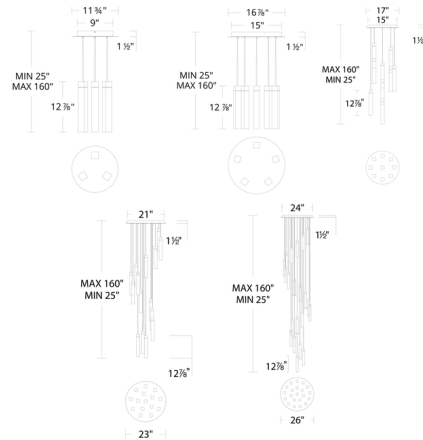

### Description

The Minx Multi Light Pendant is a suspension of clear bars made of reclaimed K5 crystal fused into acrylic, illuminated by LEDs to create a beautiful sparkling effect. Use this elegant, contemporary fixture to light a foyer or hang multiple over a dining table. Dimmable with a TRIAC, ELV, or 0-10V dimmer. Note: 15 and 21 options require junction box for fixtures weighing over 50 pounds.

### Specifications

COLOR	Crystal
BODY FINISH	Aged Brass
WATTAGE	13.2W
DIMMER	Low Voltage Electronic
DIMENSIONS	11.75"W x 12.875"H
INTEGRATED LED MODULE	3 x LED/4.4W/120-277V LED
COUNTRY OF ORIGIN	China

### Technical Information

LAMP LIFE	55000 hours
COLOR RENDERING	90 CRI
LAMP COLOR	3000K
LUMENS/WATT	192.50
LUMINOUS FLUX	847 lumens

Shown in aged brass / crystal

CLICK TO VIEW PRODUCT

Notes: