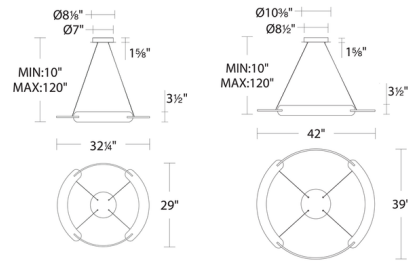

CLICK TO VIEW PRODUCT

Notes: