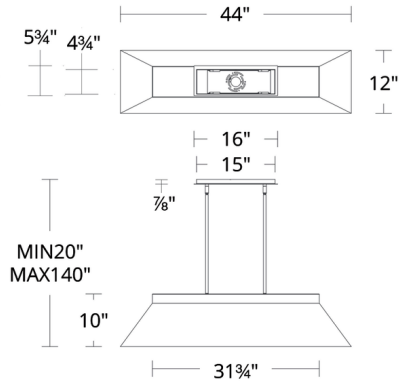

CLICK TO VIEW PRODUCT

Notes: