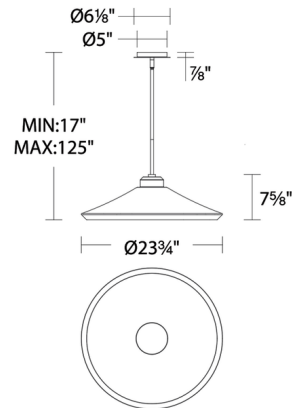

Shown in bronze

Specifications

COLOR	N/A
BODY FINISH	Bronze
WATTAGE	19W
DIMMER	Low Voltage Electronic
DIMENSIONS	23.75"W x 7.625"H
INTEGRATED LED MODULE	1 x LED/19W/120-277V LED
COUNTRY OF ORIGIN	China

Technical Information