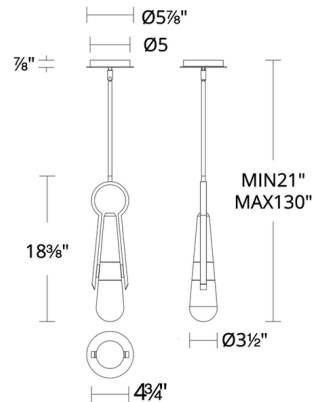

Lightology

lightology.com
866-954-4489
05-24-26

Project: _____

Company: _____

Location: _____ Fixture Type: _____

SPEC #: **MFR1204481**

Approved On: _____ Approved By: _____

Ezra Pendant By Modern Forms

Description

The Ezra Pendant pairs a keyhole frame with an acrylic droplet, creating a distinctive look. White swirls add visual interest to the acrylic and are highlighted as LED Light shines through. This mini pendant is perfect for hanging in a row or cluster over a kitchen island or dining table.

Specifications

COLOR	Cloudy
BODY FINISH	Black
WATTAGE	13.8W
DIMMER	Low Voltage Electronic
DIMENSIONS	4.75"W x 18.375"H x 3.5"D
INTEGRATED LED MODULE	1 x LED/13.8W/120-277V LED
COUNTRY OF ORIGIN	China

Technical Information

LAMP LIFE	50000 hours
COLOR RENDERING	90 CRI
LAMP COLOR	3000K
LUMENS/WATT	45.51
LUMINOUS FLUX	628 lumens

Shown in black / cloudy

CLICK TO VIEW PRODUCT

Notes: