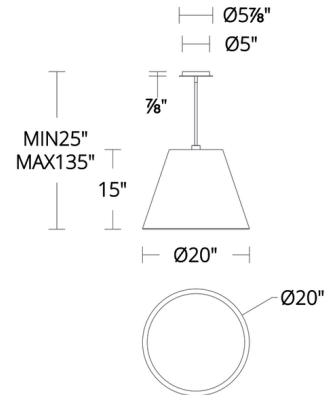

CLICK TO VIEW PRODUCT

Notes: