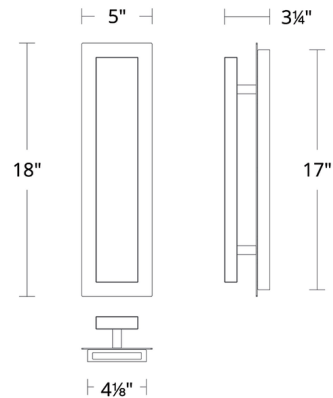

CLICK TO VIEW PRODUCT

Notes: