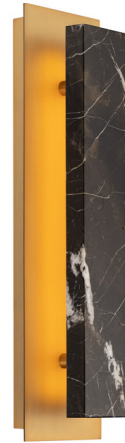

Lightology

lightology.com
866-954-4489
04-22-26

Project: _____

Company: _____

Location: _____ Fixture Type: _____

SPEC #: **MFR1204485**

Approved On: _____ Approved By: _____

Zurich Wall Sconce

By Modern Forms

Description

Characterized by the unique veining and natural color variation of its black marble panel, the Zurich Wall Sconce adds an air of refinement to your space. Indirect lighting illuminates the Aged Brass backplate and provides an ambient glow. Dimmable with a TRIAC or ELV dimmer.

Specifications

COLOR Silk Screened
BODY FINISH Black Marble / Aged Brass
WATTAGE 18.9W
DIMMER Low Voltage Electronic
DIMENSIONS 5"W x 18"H x 3.25"D
INTEGRATED LED MODULE 1 x LED/18.9W/120-277V LED
COUNTRY OF ORIGIN China

Technical Information

LAMP LIFE 50000 hours
COLOR RENDERING 90 CRI
LAMP COLOR 3000K
LUMENS/WATT 24.71
LUMINOUS FLUX 467 lumens

Shown in black marble / aged brass / silk screened

CLICK TO VIEW PRODUCT

Notes: