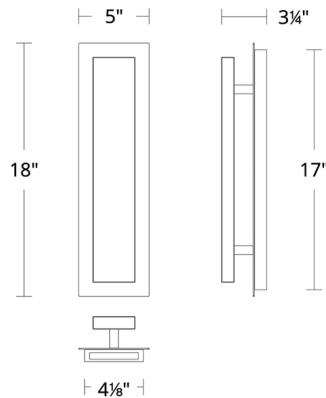

CLICK TO VIEW PRODUCT

Notes: