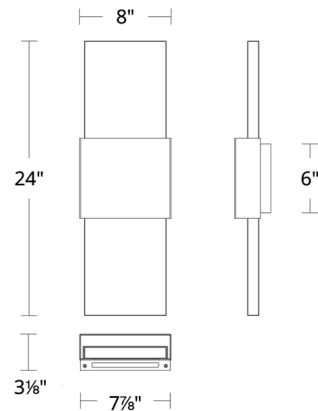

CLICK TO VIEW PRODUCT

Notes: