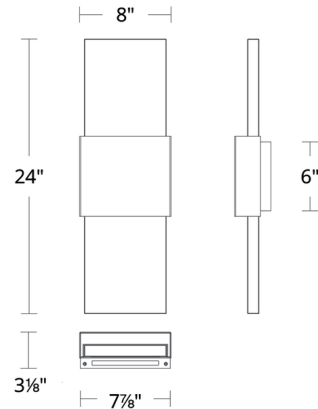

CLICK TO VIEW PRODUCT

Notes: