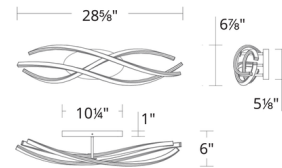

Shown in black / white