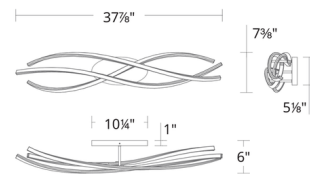

Shown in black / white