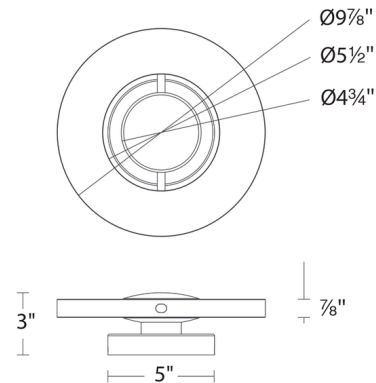

CLICK TO VIEW PRODUCT

Notes: