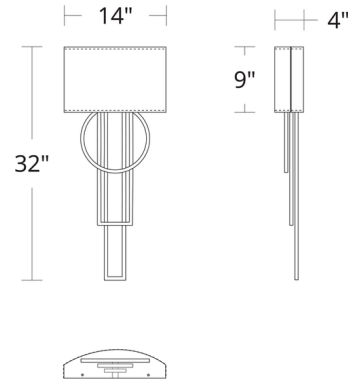

CLICK TO VIEW PRODUCT

Notes: