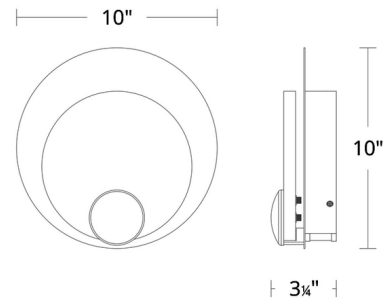

CLICK TO VIEW PRODUCT

Notes: