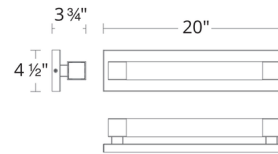

CLICK TO VIEW PRODUCT

Notes: