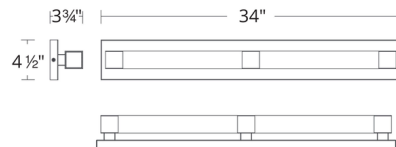

CLICK TO VIEW PRODUCT

Notes: