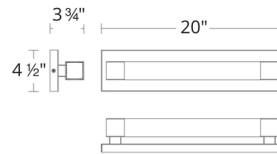

CLICK TO VIEW PRODUCT

Notes: