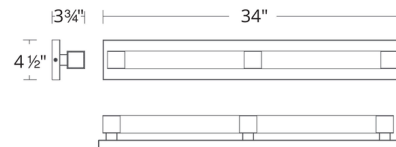

CLICK TO VIEW PRODUCT

Notes: