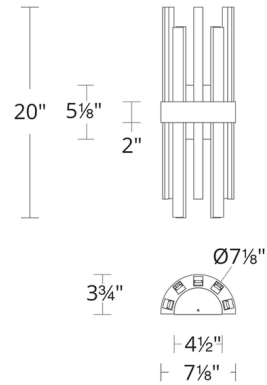

Specifications

COLOR	White
BODY FINISH	Black / Aged Brass
WATTAGE	27.9W
DIMMER	Low Voltage Electronic
DIMENSIONS	7.125"W x 20"H x 3.75"D
INTEGRATED LED MODULE	1 x LED/27.9W/120-277V LED
COUNTRY OF ORIGIN	China

Technical Information

LAMP LIFE	54000 hours
COLOR RENDERING	90 CRI
LAMP COLOR	3000K
LUMENS/WATT	43.41
LUMINOUS FLUX	1211 lumens

Shown in black / aged brass / white

CLICK TO VIEW PRODUCT

Notes: