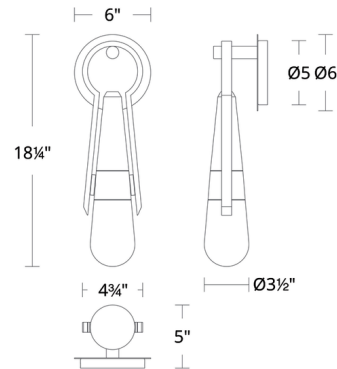

Shown in black / cloudy

CLICK TO VIEW PRODUCT

Notes: