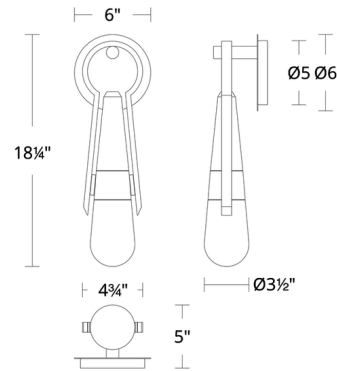

Shown in black / cloudy

CLICK TO VIEW PRODUCT

Notes: