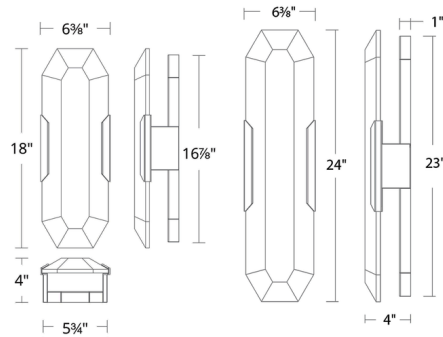

Shown in aged brass / alabaster

Specifications

COLOR	Alabaster
BODY FINISH	Aged Brass
WATTAGE	17.3W
DIMMER	Low Voltage Electronic
DIMENSIONS	6.375"W x 18"H x 4"D
INTEGRATED LED MODULE	1 x LED/17.3W/120V LED
COUNTRY OF ORIGIN	China