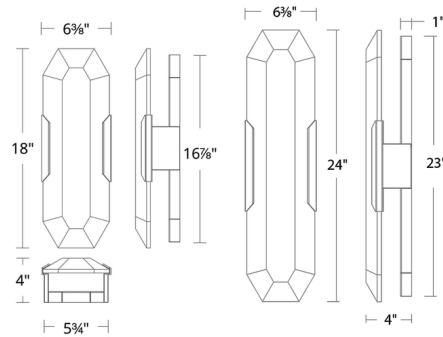

Shown in antique nickel / alabaster

Specifications

COLOR	Alabaster
BODY FINISH	Antique Nickel
WATTAGE	17.3W
DIMMER	Low Voltage Electronic
DIMENSIONS	6.375"W x 18"H x 4"D
INTEGRATED LED MODULE	1 x LED/17.3W/120V LED
COUNTRY OF ORIGIN	China